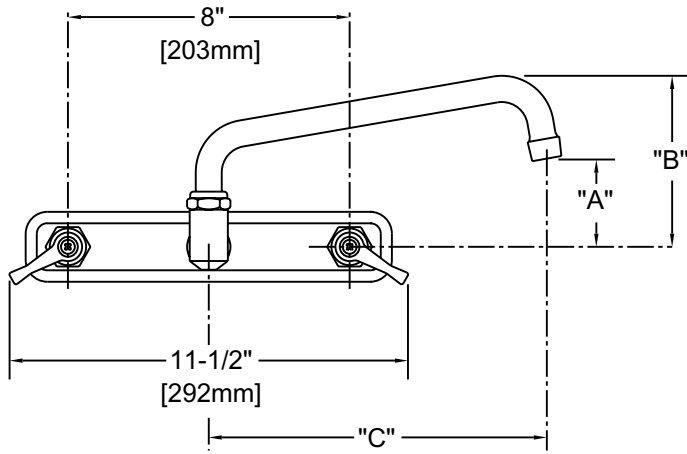

JOB NAME:

QUANTITY:

ITEM NO.:

PRODUCT NAME:  
**8" BACKSPLASH FAUCET WITH SWING SPOUT**

- MODEL:
- 26301 WITH 6" SWING SPOUT
  - 26328 WITH 8" SWING SPOUT
  - 26336 WITH 10" SWING SPOUT
  - 26344 WITH 12" SWING SPOUT
  - 26352 WITH 14" SWING SPOUT

FEATURES:

- \* 8" C/C BACKSPLASH MOUNTED
- \* 1 1/2" LONG SHANKS WITH LOCK NUTS AND 1/2" NPT THREADS

MODEL	DIM "A"	DIM "B"	DIM "C"
26301	1-7/8" [48mm]	4-1/4" [108mm]	6" [152mm]
26328	2-1/4" [57mm]	4-7/8" [124mm]	8" [203mm]
26336	2-7/8" [73mm]	5-3/8" [137mm]	10" [254mm]
26344	3-3/8" [86mm]	6" [152mm]	12" [305mm]
26352	5-1/8" [130mm]	7-3/4" [197mm]	18" [457mm]

SYSTEM LIMITS  
 TEMP: 40°F MIN TO 140°F MAX  
 PRESSURE 200 PSI MAX STATIC  
 2.20 GPM AT 80 PSI

SHIPPING WEIGHT  
 \* 5.5 LBS

ROUGH IN:

ANSI/A112.18.1M

Distributed by Fisher Manufacturing Company  
 P.O. Box 60 Tulare, CA 93725-0060  
 Phone 800-421-6162 FAX 800-8-FAUCET (800-832-8238)