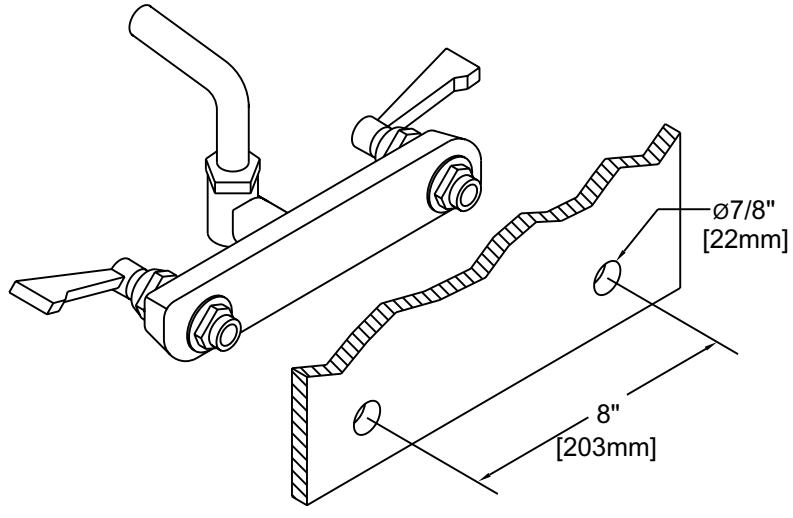

ANSI/A112.18.1M

Distributed by Fisher Manufacturing Company
P.O. Box 60 Tulare, CA 93725-0060
Phone 800-421-6162 FAX 800-8-FAUCET (800-832-8238)